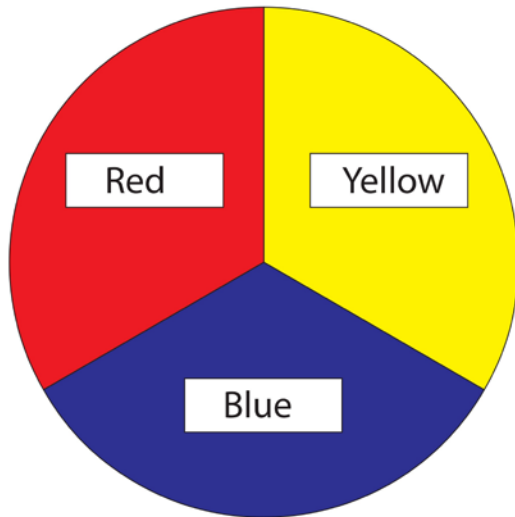

Drawing with Colour; The Colour Wheel

Primary Colours

Primary and Secondary Colours

YELLOW ORANGE RED PURPLE BLUE GREEN

Copyright notice.

Permission needs to be sought from the author before this worksheet is used within a publication for sale.
Please contact the NAPE office <https://nape.org.uk/>