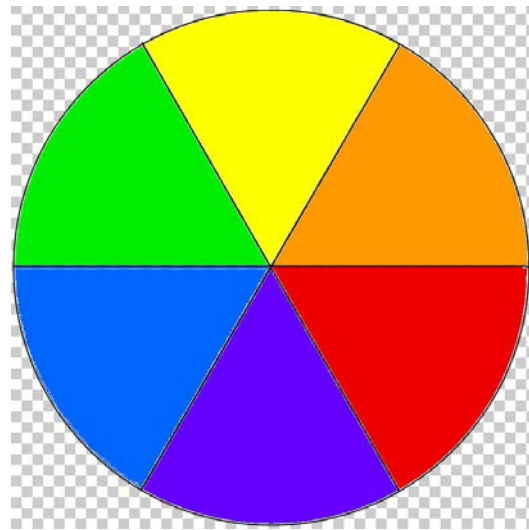

Drawing with Colour; The Colour Wheel

Primary Colours

Primary and Secondary Colours

YELLOW ORANGE RED PURPLE BLUE GREEN

Copyright notice.

Permission needs to be sought from the author before this worksheet is used within a publication for sale.
Please contact the NAPE office <https://nape.org.uk/>